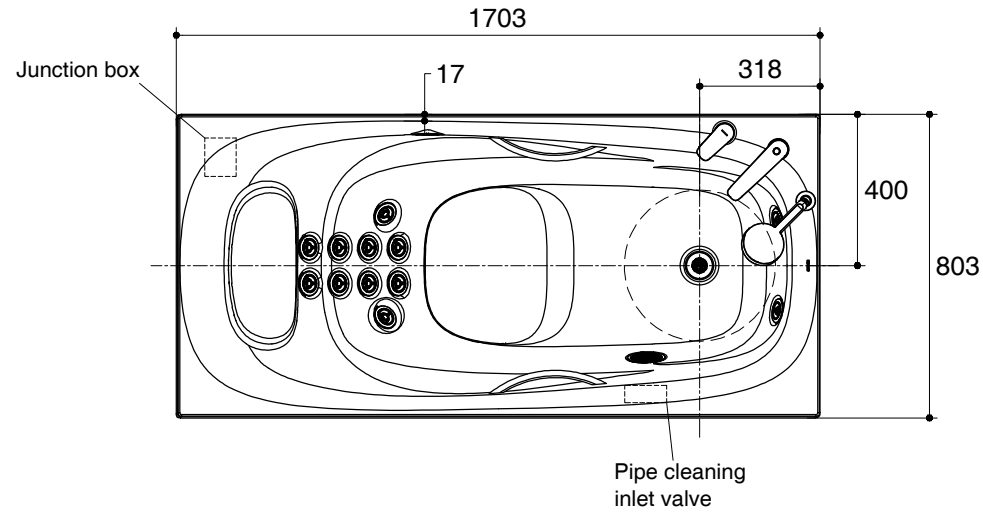

Dimensions are approximate.

Unit: mm

○ Area for flexible drain Ø400 mm.

| | |
|-------------|----------------------------------------------------|
| SKU | K-76449X-NWGR-0 |
| Name | KARESS |
| Description | 1700 WHIRLPOOL BATH RH WITH FAUCET, E-DRAIN & GRIP |

KOHLER

*The recommended dimension for installation can be adjusted according to user preferences and layout.