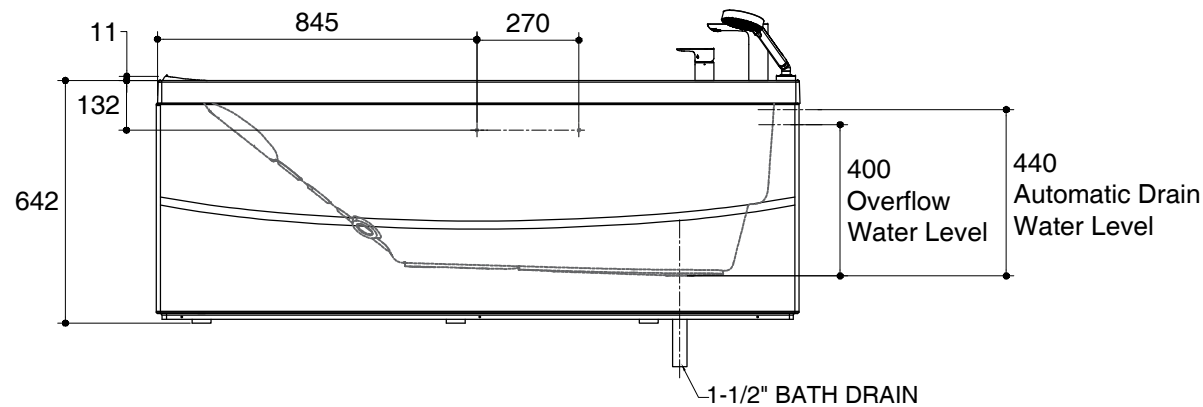

Dimensions are approximate.

Unit: mm

○ Area for flexible drain Ø400 mm.

| | |
|-------------|----------------------------------------------------|
| SKU | K-76449X-NWGR-0 |
| Name | KARESS |
| Description | 1700 WHIRLPOOL BATH RH WITH FAUCET, E-DRAIN & GRIP |

KOHLER

*The recommended dimension for installation can be adjusted according to user preferences and layout.