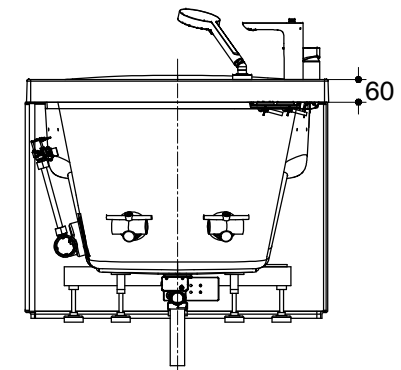

Dimensions are approximate.

Unit: mm

○ Area for flexible drain Ø400 mm.

| | |
|-------------|----------------------------------------------------|
| SKU | K-76449X-NWGR-0 |
| Name | KARESS |
| Description | 1700 WHIRLPOOL BATH RH WITH FAUCET, E-DRAIN & GRIP |

KOHLER

*The recommended dimension for installation can be adjusted according to user preferences and layout.